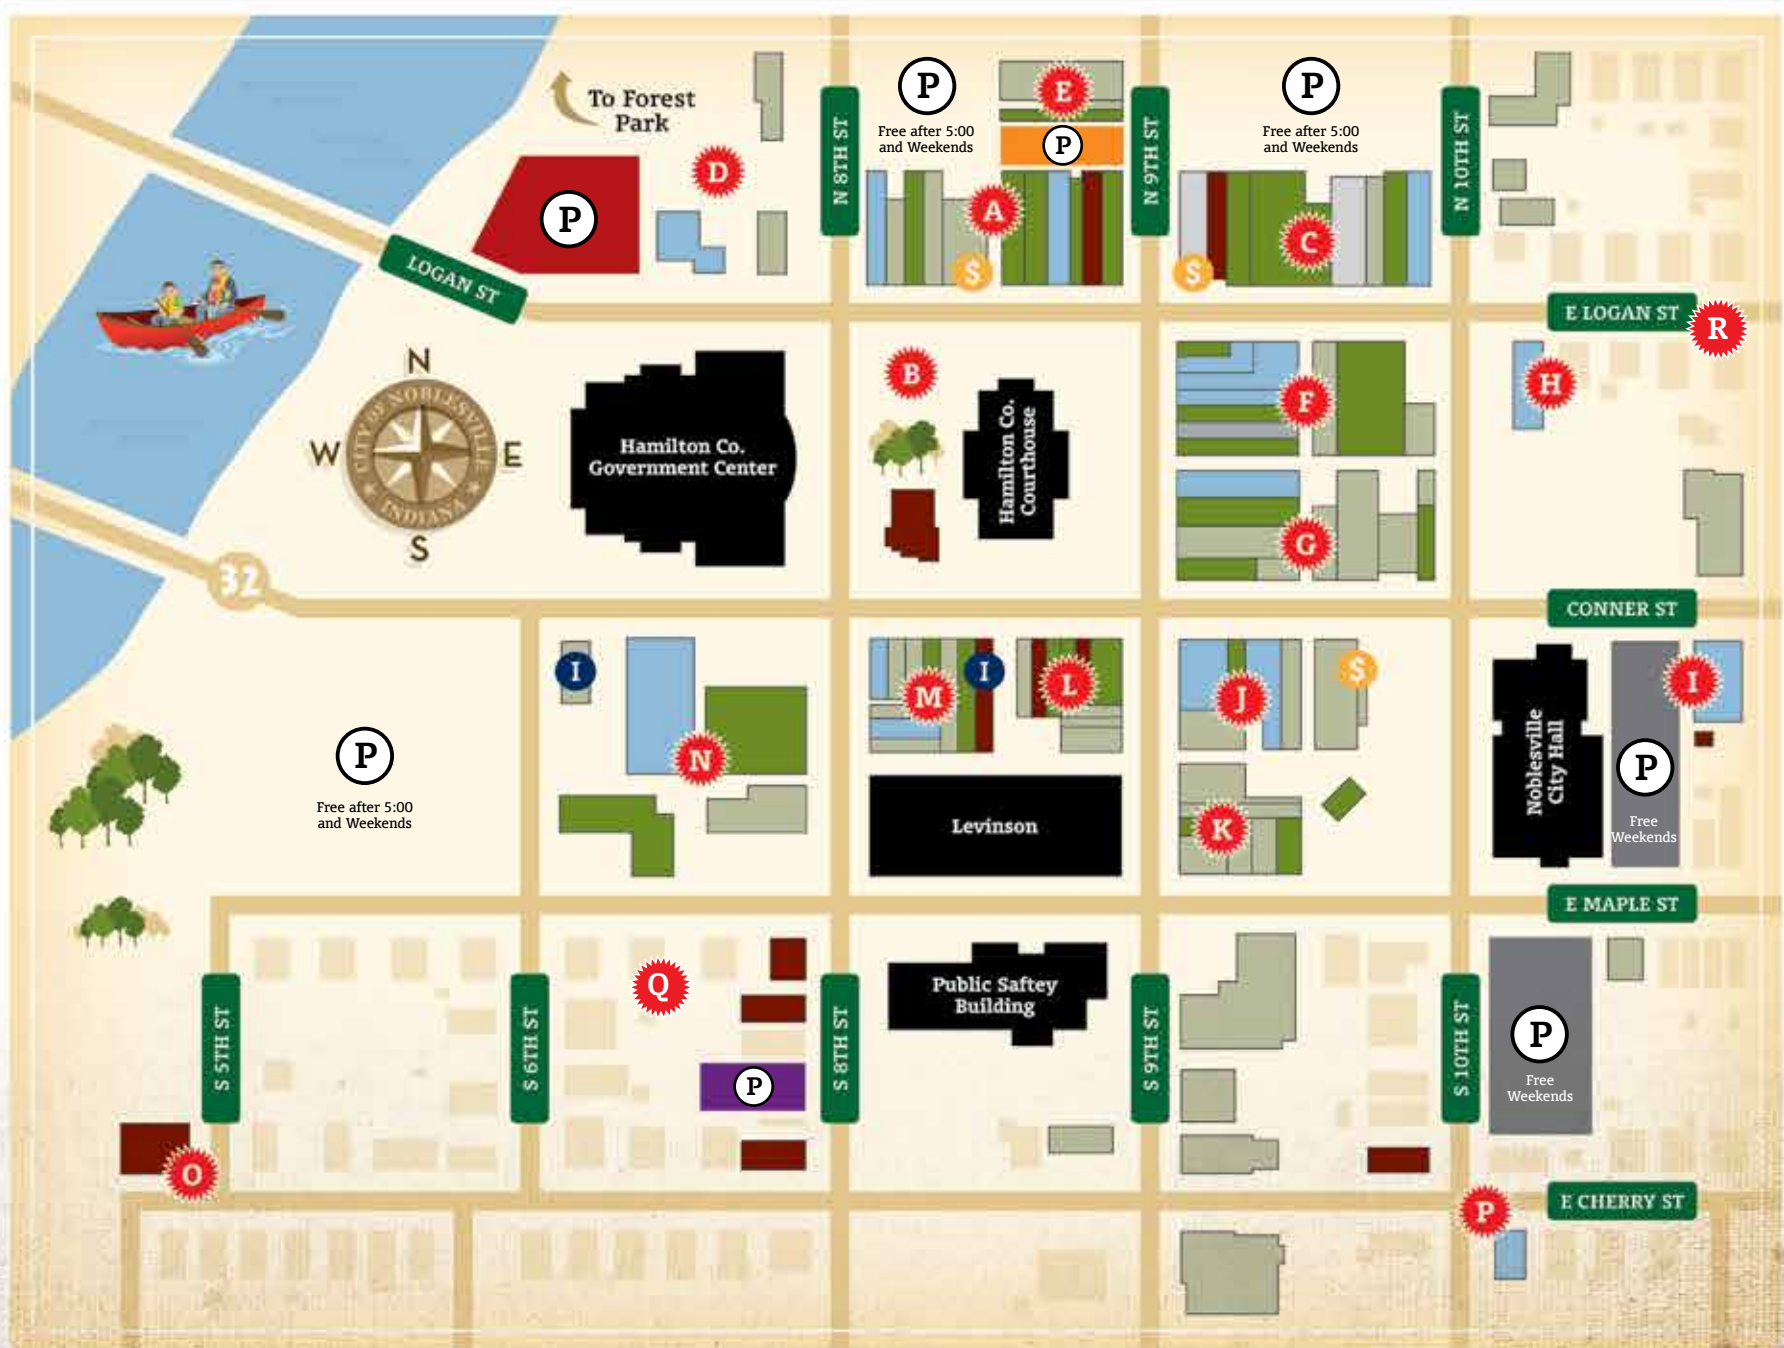

# NOBLESVILLE

★ INDIANA ★

## MAP & MERCHANT DIRECTORY

- Restaurant/Bar
- Services
- Arts/Culture
- Retail
- Public Parking
- ATM
- Information
- White River

ART/CULTURE	
Beth Forst Studio	Q
Caravan Classes Studio	K
Hamilton Co. Artists' Assoc.	O
Hamilton Co. History Museum	B
Logan Street Sanctuary	R
My Art	G
Nickel Plate Arts	Q
RC Metalworks	K

APPAREL/JEWELRY	
Anthony Leigh	C
Karisma	L
Love's Hangover	A
Smith's Jewelers	F
Little Gypsy	K
Across the Pond	K
Bash Boutique	A
B'Dazzled	C
Chosen Boutique	N

HOME DECOR/GIFTS	
Adrienes Flowers & Gifts	I
A Corner Cottage	L
Indiana Kitchen Co.	J
Kristi Greene Designs	I
Linden Tree	A
Noblesville Clock Co.	G
The Mix Marketplace	C

RESTAURANTS/BAR	
Alexander's On The Square	A
All Local	L
Asian Grill	F
Barley Island Brewing Co.	N
Copper Still	J
Courtney's Kitchen	D
d8 Pizza	K
Greek's Pizzeria	P
Grindstone Public House	C
Matteo's Ristorante Italiano	G
Noble Coffee & Tea Co.	F
Primeval Brewing (Opening Soon)	C
Rosie's Place	F
Silver Dollar	M
Subway	H
Syd's Bar & Grill	A
Sunrise Cafe @ Uptown	M
Texy Mexy	A
Your Mom's Grill & Bar	J